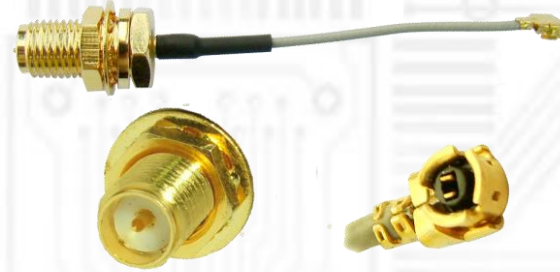

## USBMI Package Contents

**USBMI**  
(Wireless USB Mini Card Adapter ver1.1b)x1

**USB-Y-Line-2.0**  
(USB 2.0 Y-Line cable) x1

U.fl / IPX to RP-SMA female pigtail for wifi RF cable adapter

**Screwdriver** x1

**Screw** x2