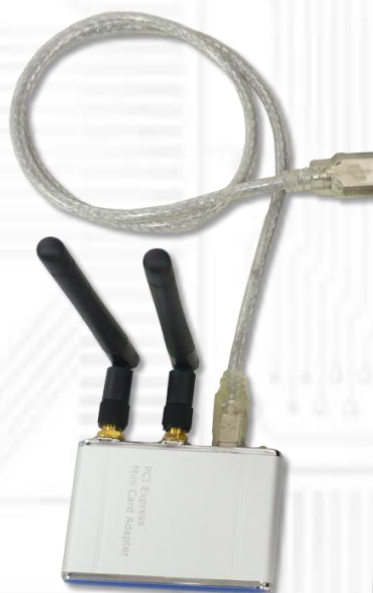

# USBMI (Wireless USB Mini Card Adapter ver1.1b)

The USBMI adapter is designed for desktop PCs that convert Mini-Card to USB port.

You can insert your USB type minicard such as HSPA(3.5G), GPS, 802.11a/b/g , WiMAX to this adapter then plug to USB port through USB cable.

Standard SIM card connector is provided.

USBMI module

## Function:

- ◆ USB mini type-B connection to desktop or notebook PC
- ◆ Supports system bus interface: USB.
- ◆ Supports USB interface of Mini-Cards such as 3G,CDMA, WLAN,WLAN, HSPA MODEM , GPS, WiMAX Mini Card to desktop PC.
- ◆ Support SIM card connector
- ◆ Support U.FL/IPX to RP-SMA pigtail Wifi RF cable adapter
- ◆ (Option) 900/1800 MHz 2dBi Portable Antenna
- ◆ (Option) 900/1800 MHz 2dBi Portable Antenna
- ◆ (Option) 2.4/5.8GHz Rubber Duck Antenna
- ◆ (Option) 5.8GHz 5dBi Rubber Duck Antenna
- ◆ (Option) 2.3GHz 2.15dBi Rubber Duck Antenna
- ◆ (Option) 3.5GHz 2.5dBi Rubber Duck Antenna

## Specifications

- PCI Express Mini Card to USB adapter.
- PCI Express Mini Card Electromechanical Specification Revision 1.2
- Universal Serial Bus Specification Revision 2.0
- Full / Half -Mini Card dimension.
- SIM Connector for CDMA HSDPA/HSUPA, UMTS, GSM, GPRS, EDGE
- Access LED
- Operating Temperature Range : - 40°C to +70°C
- Operating Humidity Range : 5% to 95% RH