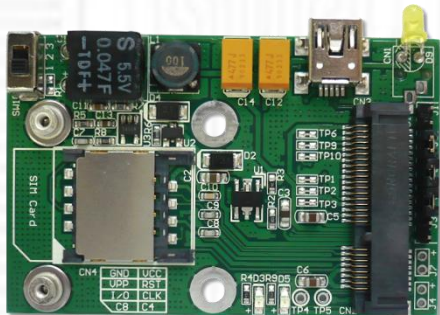

# USBMI (Wireless USB Mini Card Adapter ver1.1b)

The USBMI adapter is designed for desktop PCs that convert Mini-Card to USB port.

You can insert your USB type minicard such as HSPA(3.5G), GPS, 802.11a/b/g , WiMAX to this adapter then plug to USB port through USB cable.

Standard SIM card connector is provided.

USBMI module

## Function:

- ◆ USB mini type-B connection to desktop or notebook PC
- ◆ Supports system bus interface: USB.
- ◆ Supports USB interface of Mini-Cards such as 3G,CDMA, WLAN,WLAN, HSPA MODEM , GPS, WiMAX Mini Card to desktop PC.
- ◆ Support SIM card connector
- ◆ Support U.FL/IPX to RP-SMA pigtail Wifi RF cable adapter
- ◆ (Option) 900/1800 MHz 2dBi Portable Antenna
- ◆ (Option) 900/1800 MHz 2dBi Portable Antenna
- ◆ (Option) 2.4/5.8GHz Rubber Duck Antenna
- ◆ (Option) 5.8GHz 5dBi Rubber Duck Antenna
- ◆ (Option) 2.3GHz 2.15dBi Rubber Duck Antenna
- ◆ (Option) 3.5GHz 2.5dBi Rubber Duck Antenna

## Specifications

- PCI Express Mini Card to USB adapter.
- PCI Express Mini Card Electromechanical Specification Revision 1.2
- Universal Serial Bus Specification Revision 2.0
- Full / Half -Mini Card dimension.
- SIM Connector for CDMA HSDPA/HSUPA, UMTS, GSM, GPRS, EDGE
- Access LED
- Operating Temperature Range : - 40°C to +70°C
- Operating Humidity Range : 5% to 95% RH