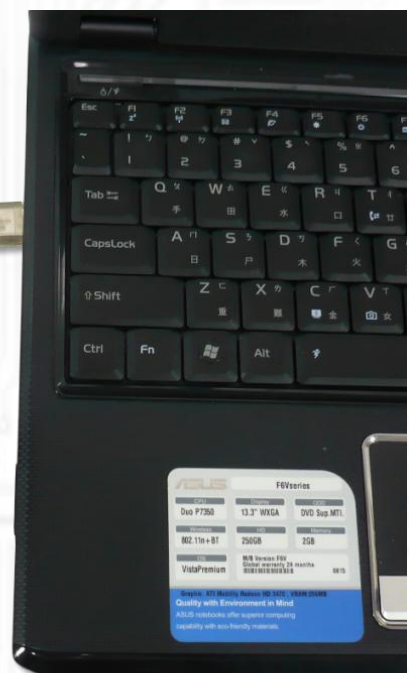

Specifications

- PCI Express Mini Card to USB adapter.
- PCI Express Mini Card Electromechanical Specification Revision 1.2
- Universal Serial Bus Specification Revision 2.0
- Full / Half -Mini Card dimension.
- SIM Connector for CDMA HSDPA/HSUPA, UMTS, GSM, GPRS, EDGE
- Access LED
- Operating Temperature Range : - 40°C to +70°C
- Operating Humidity Range : 5% to 95% RH