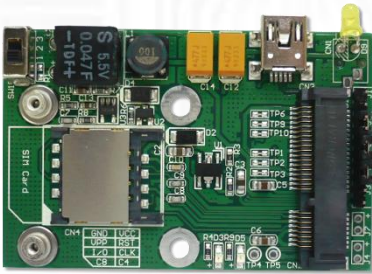

USBMI-module Package Contents

USBMI module
(Wireless USB Mini Card Adapter ver1.1b)x1