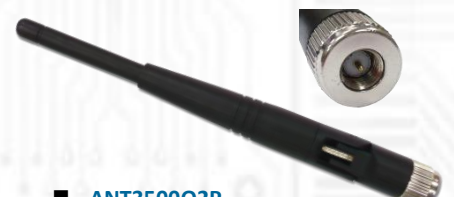

- **ANT3500Q2P**
  3.5GHz 2.5dBi Rubber Duck Antenna
- **ANT2300Q2P**
  2.3GHz 2.15dBi Rubber Duck Antenna
- **ANT2500Q2P**
  2.5GHz 2dBi Rubber Duck Antenna

As a New manufacturer of quality computer connectivity products since 2009/Mar, BPLUS technology brings to market a broad range of upgrade products. These products bridge the connection between Desktop/Notebook systems and external peripherals.

Bplus
Bplus Technology

Address: 5F, NO. 63, ZHOU-TZYY
ST., NEI-HU, TAIPEI, TAIWAN, R.O.C
Tel: 886-2-77210550 Fax: 886-2-87974200
Email: sales@bplus.com.tw
Web: http://www.Bplus.com.tw